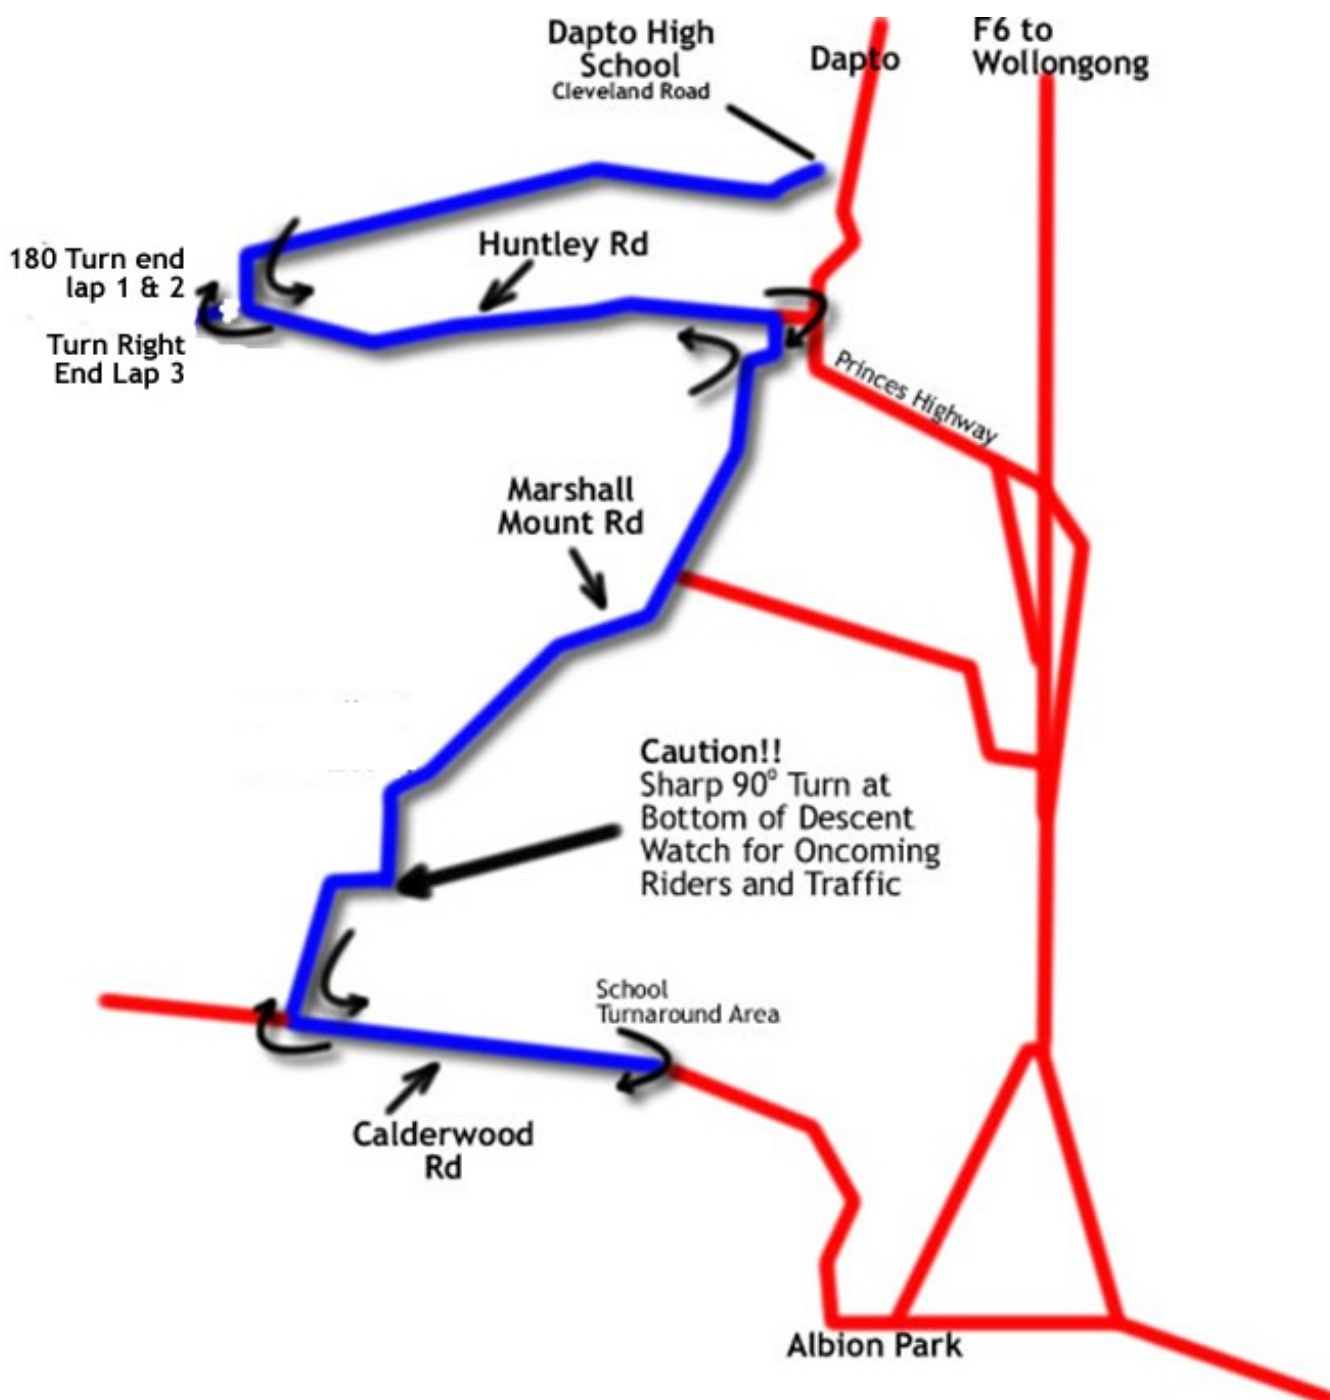

Course Map

Instructions to Spectators:

- Spectators are not permitted to follow the bunches during the event. Spectator vehicles found to be following their riders / friends will be removed from the course or riders will be penalised
- To get to the various vantage points on the course, do not travel over the course during the race. Please use the Princes Hwy to get to a point close to your desired location before entering the course.
- Park well off the road, ensuring that you do not obstruct the view of Marshals and other officials around the course.
- Follow the directions of Race Officials, Police or Local Government Officials to ensure the safe running of the event.